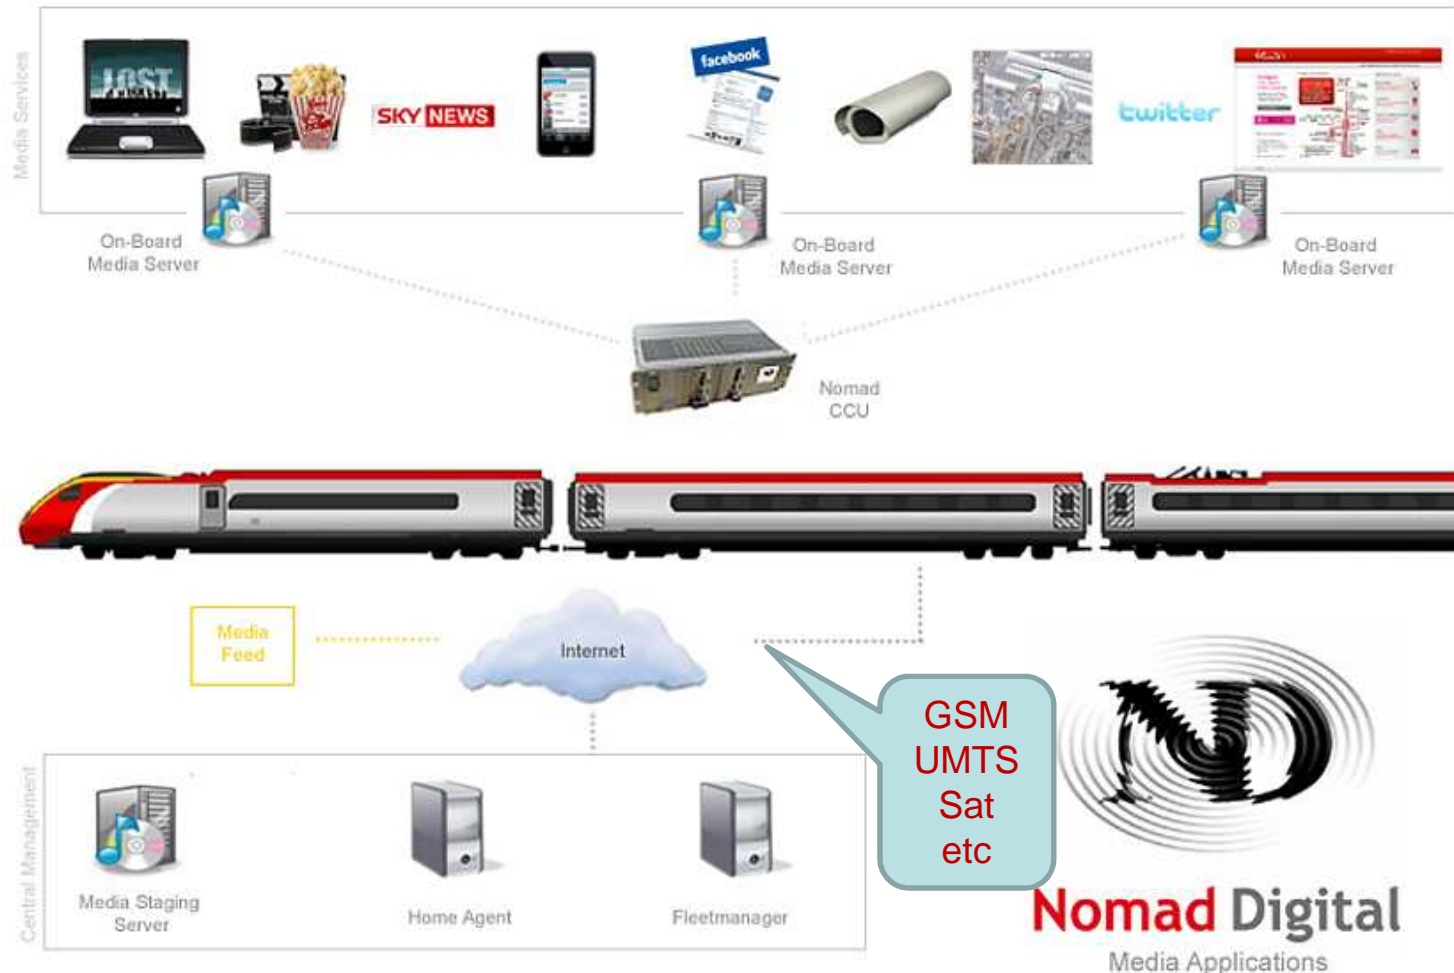

'developing markets skyhigh'

Hybrid radio solutions (2); combining multiple bearers of same protocol

Wireless Multiplexing Terminal

Made in Holland !

Source: Triple IT

'developing markets skyhigh'

Hybride (3): Robuust door meerdere paden; voorbeeld 'FiGo' hybrid radio voor OOV

'developing markets skyhigh'

Hybrid (4): Nomad on vehicle hybrid systems

Cognitive of reconfigurable radio; Mitola

- A Cognitive Radio is an adaptive, multi dimensionally aware autonomous radio system that learns from its experience to reason, plan and decide future actions to meet user needs (SDR forum)
- A cognitive radio is a smart radio