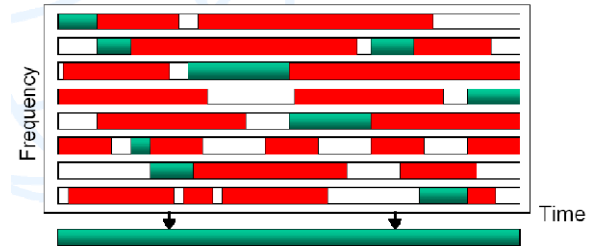

'developing markets skyhigh'

Hybrid (4): Nomad on vehicle hybrid systems

Cognitive of reconfigurable radio; Mitola

- A Cognitive Radio is an adaptive, multi dimensionally aware autonomous radio system that learns from its experience to reason, plan and decide future actions to meet user needs (SDR forum)
- A cognitive radio is a smart radio

'developing markets skyhigh'

Levels of cognitive radio (1), *white space use*

National mobile network, eg UMTS

Band selective

Spectrum selective

Cognitive radio device scans for spectrum availability

National wireless broadband, eg Wimax

Local wireless broadband, eg WiFi

9 dec '10

CRpNL; wireless roadmap

Bron:
WMC, Wiki

17

'developing markets skyhigh'

Levels of cognitive radio (2): user requirements

National mobile network, eg UMTS