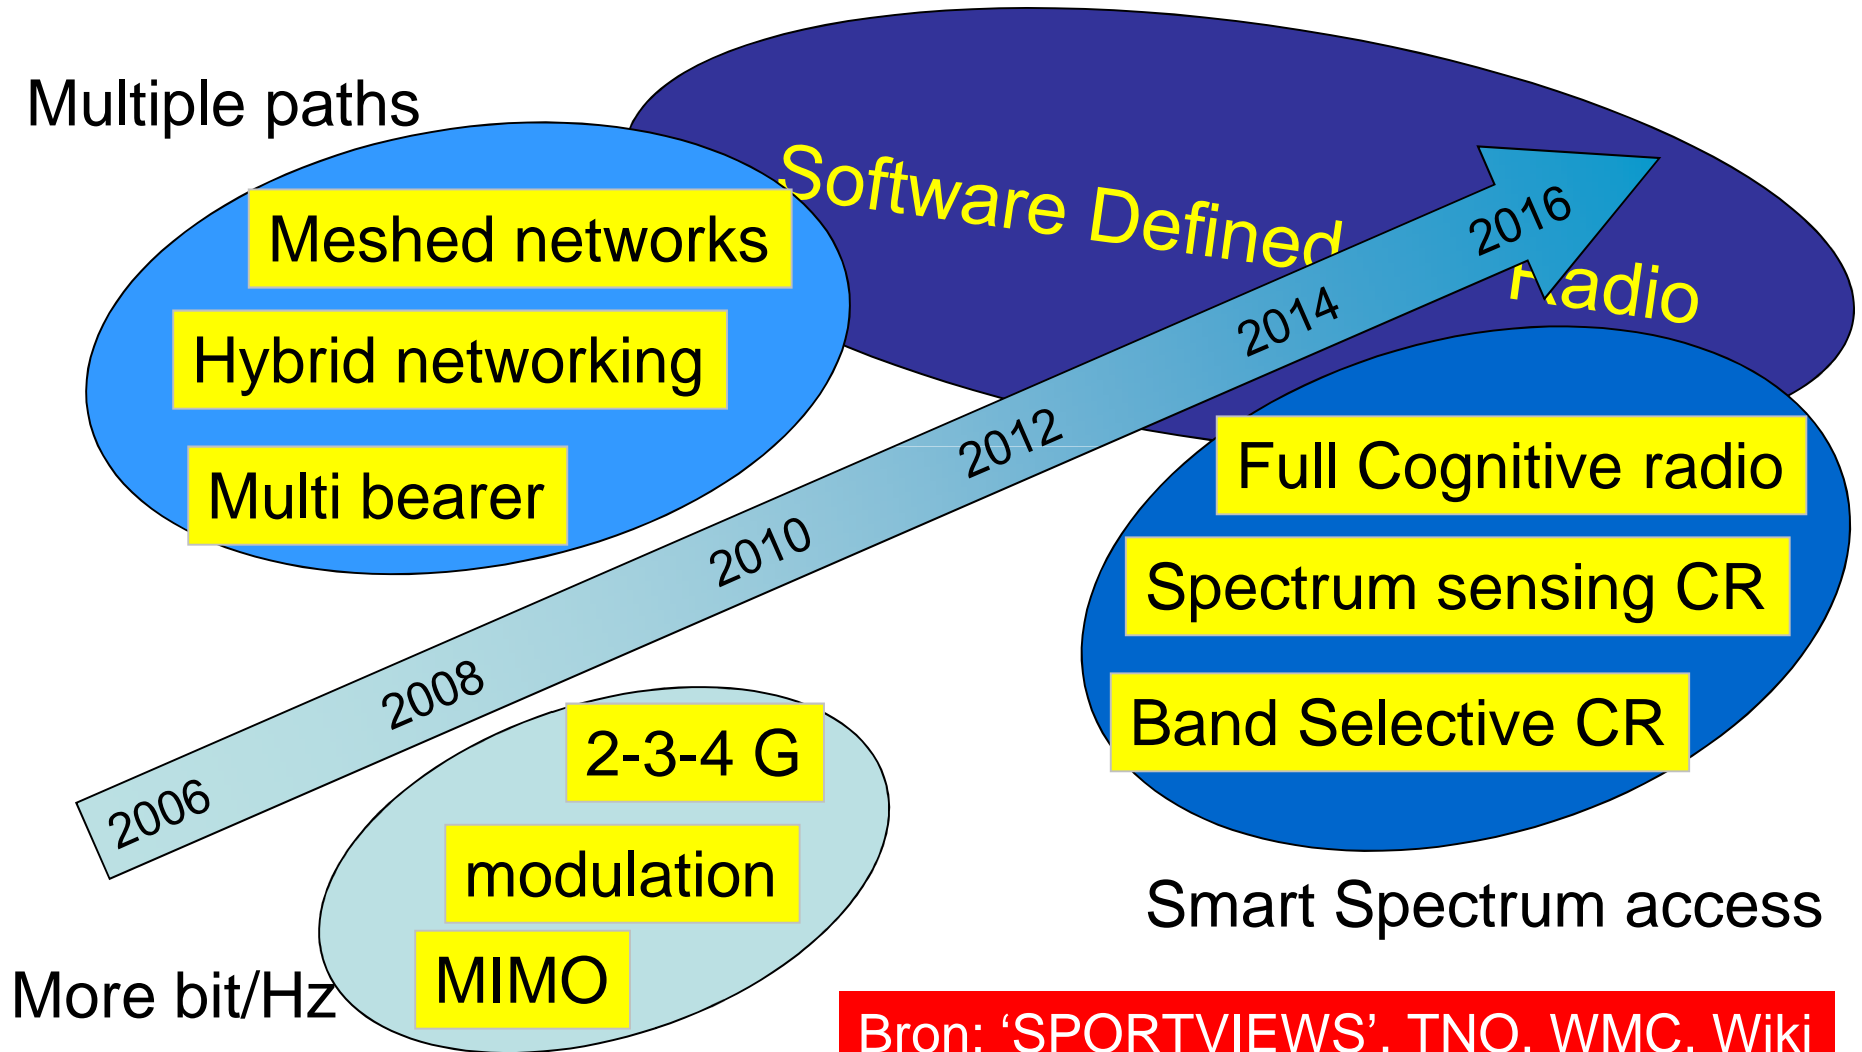

'developing markets skyhigh'

Technology roadmap clustered

Multiple paths

More bit/Hz

Bron: 'SPORTVIEWS', TNO, WMC, Wiki